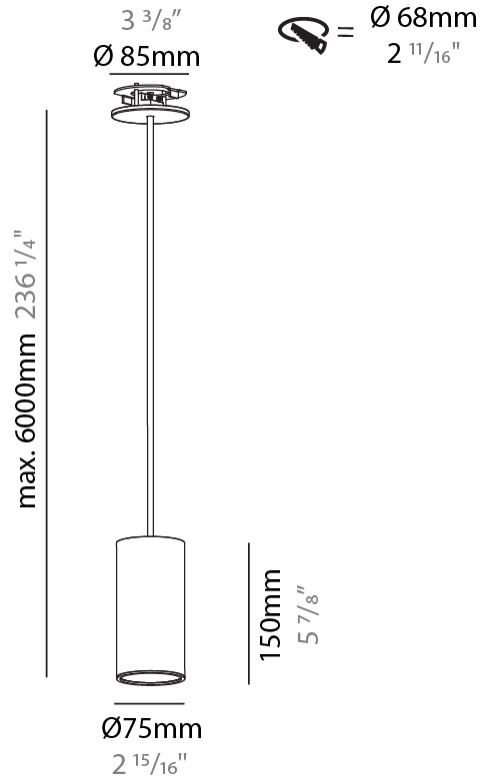

GENERAL

Series: Hangover
Subseries: Hangover Monopoint Recessed Canopy
Partner: Prolicht
Division: Architectural
Installation: Suspension
Product Type: Pendant
Mounting Location: Ceiling
Light Distribution: Direct

PHYSICAL

Shape: Cylinder
Diameter (mm): 75
Diameter (in): 2 15/16
Height (mm): 150
Height (in): 5 7/8
Max. Overall Height (mm): 2150
Max. Overall Height (in): 84 5/8
Diffuser: Shine Ring 0-6
Fixture Finish: SSR / BKV / CWI / CRY / HAB / UFT / ITA / RUA / FTG / MYG / LOD / PUS / FRO / FUP / KIA / POP / BLS / SPG / MEY / GOH / CHC / COM / ABZ / JAG / OBR / MOS / ROR
Fixture Material: Aluminum
Cable Details: 2000mm / 4000mm Cable in White / Black / Orange / Red
Cut-out Measurements: 68mm / 2 11/16"

ELECTRICAL

Lamp Type: LED (Zhaga Standard)
Input Wattage (W): 10.9
Total Output Wattage (W): 9
Dimming: Tri-Mode (Non-Dimming and Phase Dimming (120Vac only) and 0-10V Dimming)
Driver Included: Yes
Driver Location: External
Driver Type: Constant Current - Universal
Driver Class: Class 2
Housing: ENCP3 w/Quick Connect
Input Voltage (V): 120 - 277
Constant Current (MA): 500

LED

Number of LEDs: 1
Color Temperature (°K): 2700 / 3000 / 4000
Max. Delivered Lumen (lm): 923
CRI: >90 CRI
Lamp Life (hrs): 50000
Upon Request: ***3500K available in minimum quantities (larger quantities upon request)

OPTICAL

Reflector: 18 / 36 / 52

RATINGS AND CERTIFICATIONS

Certified By: Certified for North American Standards
IP rating: IP20