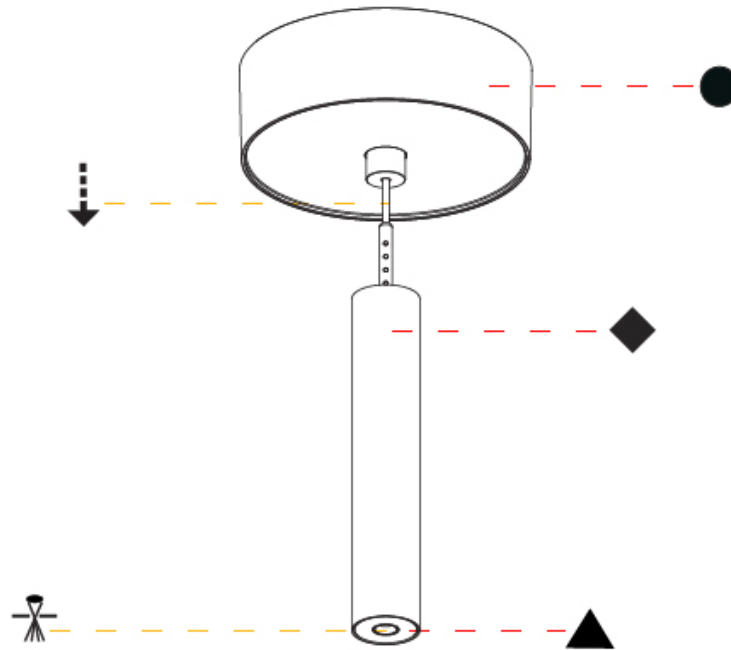

OPTICAL

Optic°: 24 / 32 / 34 / 55 / 58

RATINGS AND CERTIFICATIONS

Certified By: Certified for North American Standards
 IP rating: IP20

HANGOVER PLUG MONOPOINT SURFACE CANOPY SUSPENSION

A30824-

PROJECT
TYPE
SPECIFIER
QUANTITY
DATE