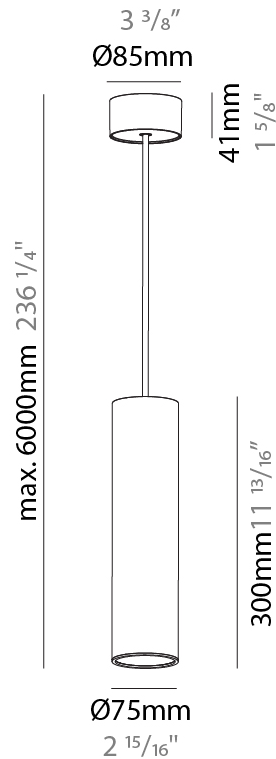

GENERAL

Series: Hangover
Subseries: Hangover Monopoint Surface Canopy
Partner: Prolicht
Division: Architectural
Installation: Suspension
Product Type: Pendant
Mounting Location: Ceiling
Light Distribution: Direct / Indirect

PHYSICAL

Shape: Cylinder
Diameter (mm): 75
Diameter (in): 2 ¹⁵/₁₆
Height (mm): 300
Height (in): 11 ¹³/₁₆
Max. Overall Height (mm): 2300
Max. Overall Height (in): 90 ⁹/₁₆
Diffuser: Shine Ring 0-6
Fixture Finish: SSR / BKV / CWI / CRY / HAB / UFT / ITA / RUA / FTG / MYG / LOD / PUS / FRO / FUP / KIA / POP / BLS / SPG / MEY / GOH / CHC / COM / ABZ / JAG / OBR / MOS / ROR
Fixture Material: Aluminum
Cable Details: 2000mm / 6000mm Cable in White / Black / Orange / Red

ELECTRICAL

Lamp Type: LED (Zhaga Standard)
Input Wattage (W): 20.8
Total Output Wattage (W): 19
Dimming: Tri-Mode (Non-Dimming and Phase Dimming (120Vac only) and 0-10V Dimming)
Driver Included: Yes
Driver Location: External
Driver Type: Constant Current - Universal
Driver Class: Class 2
Housing: ENCP3
Input Voltage (V): 120 - 277
Constant Current (MA): 500

LED

Number of LEDs: 2
Color Temperature (°K): 2700 / 3000 / 4000
Max. Delivered Lumen (lm): 1821
CRI: >90 CRI
Efficiency (%): 86
Lamp Life (hrs): 50000

OPTICAL

Reflector°: 18 / 36 / 52

RATINGS AND CERTIFICATIONS

Certified By: Certified for North American Standards
IP rating: IP20