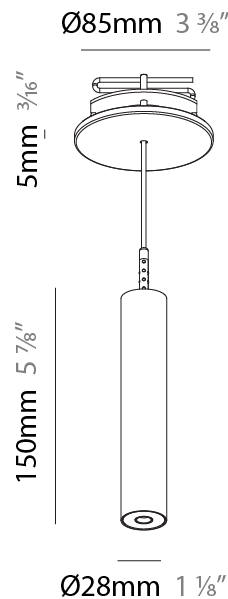

ELECTRICAL

Lamp Type: LED (Zhaga Standard)
Input Wattage (W): 6.6
Total Output Wattage (W): 6
Dimming: Tri-Mode (Non-Dimming and Phase Dimming (120Vac only) and 0-10V Dimming)
Driver Included: Yes
Driver Location: External
Driver Type: Constant Current - Universal
Driver Class: Class 2
Housing: ENCP3 w/Quick Connect
Input Voltage (V): 120 - 277
Constant Current (MA): 500

LED

Number of LEDs: 1
Color Temperature (°K): [2700 / 3000 / 4000](#)
Max. Delivered Lumen (lm): 330 / 360 / 380
CRI: >90 CRI
Lamp Life (hrs): 50000
Upon Request: ***3500K available in minimum quantities (larger quantities upon request)

OPTICAL

Optic°: [24 / 32 / 34 / 55 / 58](#)

RATINGS AND CERTIFICATIONS

Certified By: Certified for North American Standards
IP rating: IP20

Zaneen Group Inc. © 2026, T 1800-388-3382, F 416-247-9319, www.zaneen.com

Available for International specifications by adding 'INT' at the end of the existing Model #. For assistance on 'custom' specifications, contact zteam@zaneen.com. In a constant effort to supply the best product, we reserve the right to change specifications or materials without notice. The most recent specification sheets are found at zaneen.com